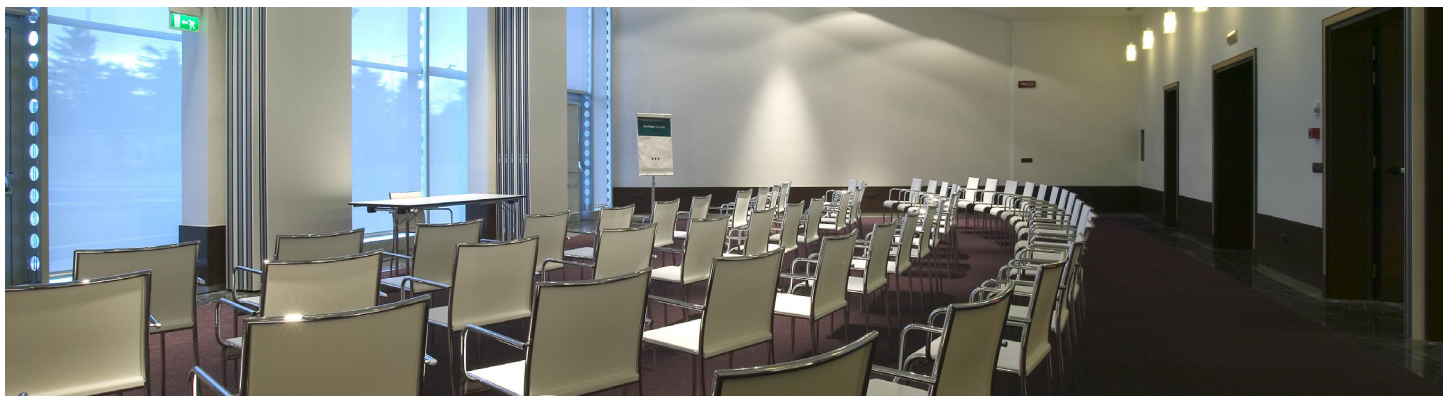

BUONO A SAPERSI

- Servizio navetta gratuito da/per la fiera in alcuni periodi fieristici (contattare l'albergo per maggiori dettagli).
- Garage con 70 posti e parcheggio privati.
- "Pillowow" scelta della tipologia di cuscino preferita.

The unique hotel structure is based on the concept of movement. Located on the way to Milan-Malpensa airport, the hotel is a modern facility with 11 floors, 160 rooms and 5 meeting rooms. The bar is large and welcoming and the restaurant is on a split level and is charming and versatile.

THE ROOMS

160 rooms with a surface area of between 19 m² and 26 m².

RESTAURANTS

The UNA Restaurant offers national and international dishes with a weekly theme when typical regional recipes are on offer. The "à la carte" menu changes with the seasons using the first fruits in delicious recipes chosen by the Chef. Maximum capacity: 130 people.

KEY FEATURES

- Strategically located 25 km from the centre of Milan and the Milan Malpensa airport. Milan's exhibition centre Rho-Però is only 13 km away.
- Free minibar starting from the superior room.
- Free Wi-fi connection.

GOOD TO KNOW

- Free shuttle service to and from the exhibition centre during exhibition times (contact the hotel for more details).
- Garage with 70 spaces and private parking.
- "Pillowow" the choice of the preferred pillow.

Malpensa (MXP) - 25 km
Malpensa (MXP) - 25 km

Milano - 29 km
Milan - 29 km

Malpensa Express - 10 km
Malpensa Express - 10 km

A8 MI-VA uscita Legnano - 300 mt
A8 MI-VA Legnano exit - 300 mt

Fiera Milano Rho-Però - 15 km
Exhibition center Rho-Però - 15 km